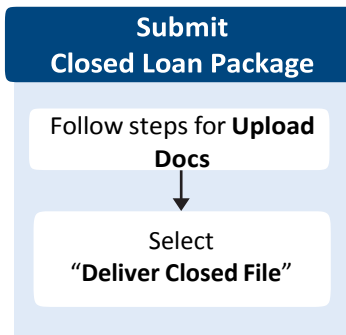

Portal User Quick Start Guide

<p>1 VISIT https://LoanSphereLendingSpace.bkiconnect.com/stm/SRVLPSPORTAL/</p>	<p>4 CLICK Select the blue circle</p>
<p>2 LOGIN Use your provided login credentials</p>	<p>5 NEXT Follow the steps listed below for each task</p>
<p>3 LOCATE Find loan in the pipeline</p>	