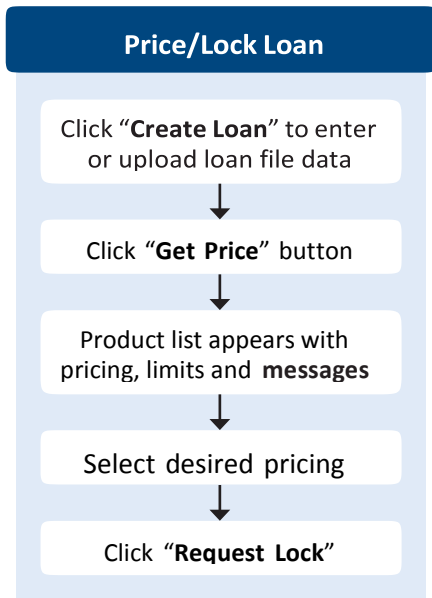

Portal User Quick Start Guide

<p>1 VISIT https://LoanSphereLendingSpace.bkiconnect.com/stm/SRVLPSPORTAL/</p>	<p>4 CLICK Select the blue circle</p>
<p>2 LOGIN Use your provided login credentials</p>	<p>5 NEXT Follow the steps listed below for each task</p>
<p>3 LOCATE Find loan in the pipeline</p>	