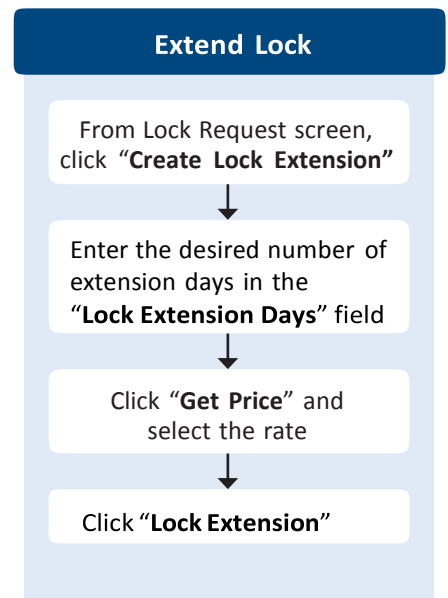

Portal User Quick Start Guide

<p>1 VISIT https://LoanSphereLendingSpace.bkiconnect.com/stm/SRVLPSPORTAL/</p>	<p>4 CLICK Select the blue circle</p>
<p>2 LOGIN Use your provided login credentials</p>	<p>5 NEXT Follow the steps listed below for each task</p>
<p>3 LOCATE Find loan in the pipeline</p>	