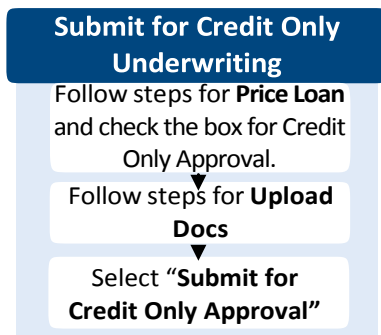

Portal User Quick Start Guide

<p>1 VISIT https://LoanSphereLendingSpace.bkiconnect.com/stm/SRVLPSPORTAL/</p>	<p>4 CLICK Select the blue circle</p>
<p>2 LOGIN Use your provided login credentials</p>	<p>5 NEXT Follow the steps listed below for each task</p>
<p>3 LOCATE Find loan in the pipeline</p>	