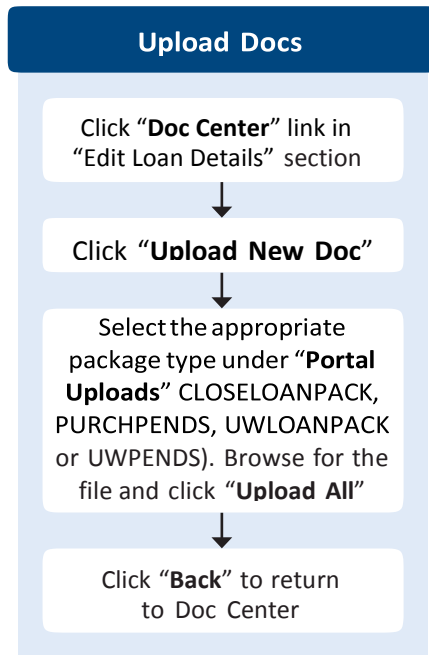

Portal User Quick Start Guide

<p>1 VISIT https://LoanSphereLendingSpace.bkiconnect.com/stm/SRVLPSPORTAL/</p>	<p>4 CLICK Select the blue circle</p>
<p>2 LOGIN Use your provided login credentials</p>	<p>5 NEXT Follow the steps listed below for each task</p>
<p>3 LOCATE Find loan in the pipeline</p>	