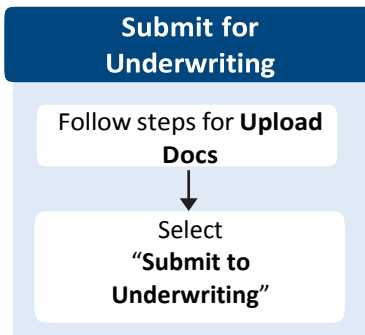

Portal User Quick Start Guide

<p>1 VISIT https://LoanSphereLendingSpace.bkiconnect.com/stm/SRVLPSPORTAL/</p>	<p>4 CLICK Select the blue circle</p>
<p>2 LOGIN Use your provided login credentials</p>	<p>5 NEXT Follow the steps listed below for each task</p>
<p>3 LOCATE Find loan in the pipeline</p>	