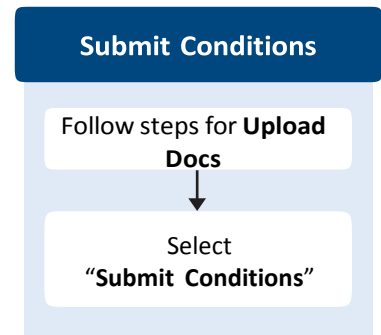

Portal User Quick Start Guide

<p>1 VISIT https://LoanSphereLendingSpace.bkiconnect.com/stm/SRVLPSPORTAL/</p>	<p>4 CLICK Select the blue circle</p>
<p>2 LOGIN Use your provided login credentials</p>	<p>5 NEXT Follow the steps listed below for each task</p>
<p>3 LOCATE Find loan in the pipeline</p>	