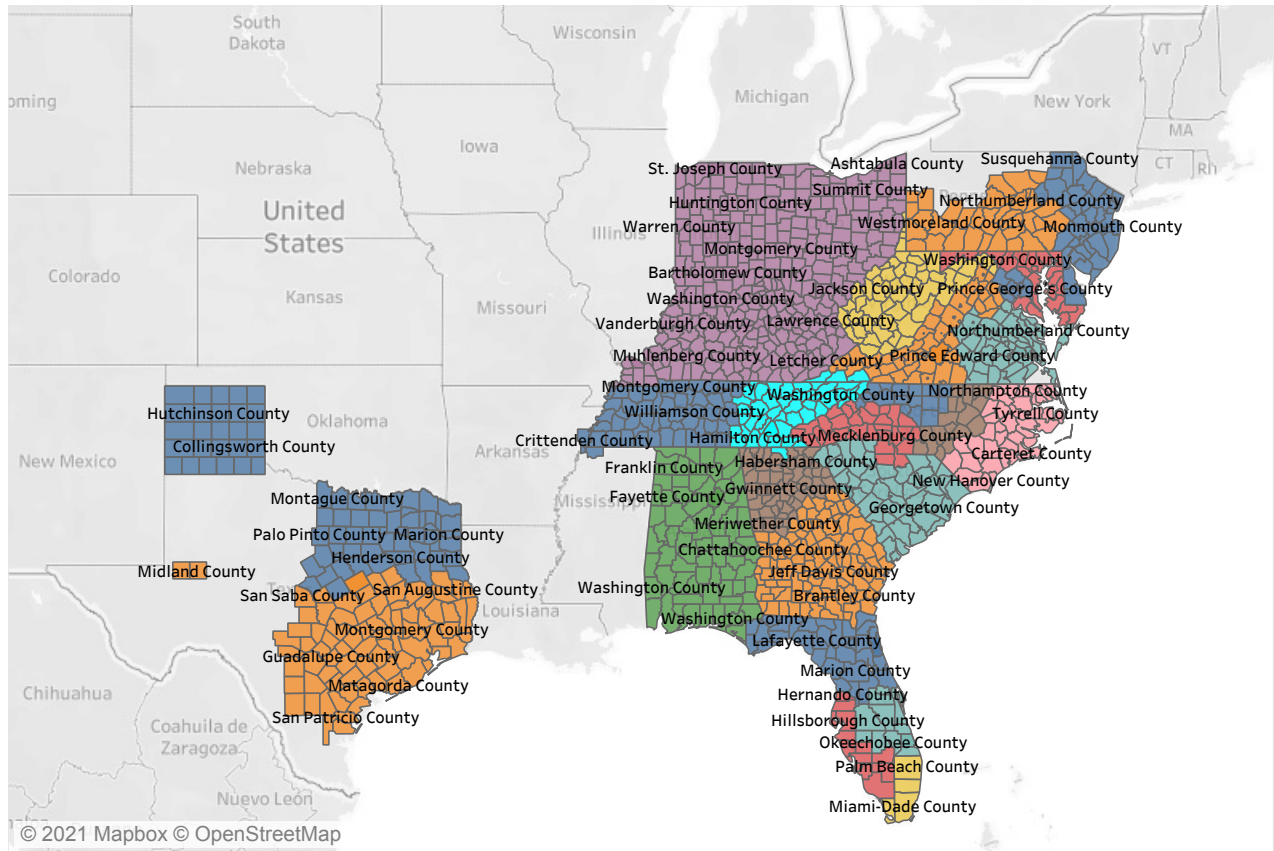

Sheet 2

- Truist Regions**
- Alabama
 - Central Florida
 - Central PA
 - Delaware Valley/ Lehigh Valley
 - Eastern NC
 - Eastern Tennessee
 - Great Washington
 - Houston & Central Texas
 - Kentucky
 - Maryland
 - Metrolina
 - North Florida
 - North Texas
 - Northern Georgia
 - South Carolina
 - South Florida
 - Southern Georgia
 - Triad
 - Triangle
 - Virginia East
 - Virginia West
 - West Florida
 - West Virginia
 - Western Tennessee

Map based on Longitude (generated) and Latitude (generated). Color shows details about Truist Regions. The marks are labeled by County. Details are shown for County and State. The view is filtered on State, Truist Regions, Latitude (generated) and Longitude (generated). The State filter keeps 62 of 62 members. The Truist Regions filter has multiple members selected. The Latitude (generated) filter keeps non-Null values only. The Longitude (generated) filter keeps non-Null values only.